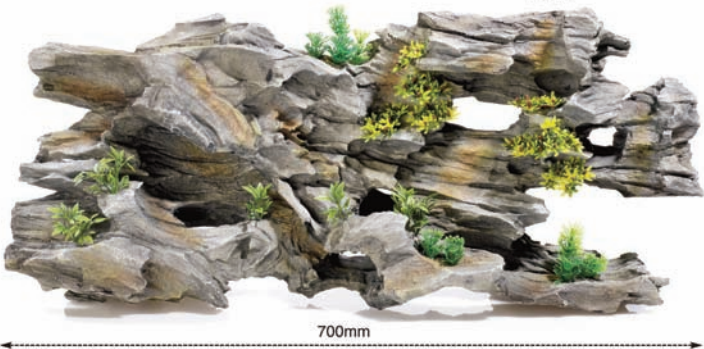

2613 PACK: 1 unit ▼

Driftwood with Plants

Size: L 700mm x W 190mm x H 300mm