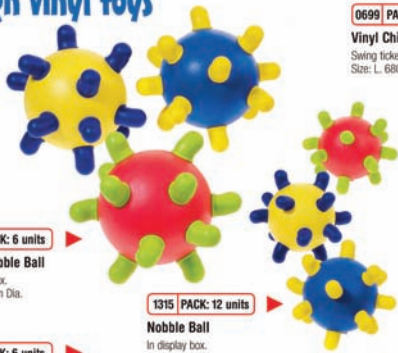

Swing ticket attached.
Size: L. 150mm - 230mm.

CLASSIC for Dogs

VINYL DOG TOYS

Tough vinyl toys

1316 PACK: 6 units

Large Nobble Ball

In display box.
Size: 140mm Dia.

1315 PACK: 12 units