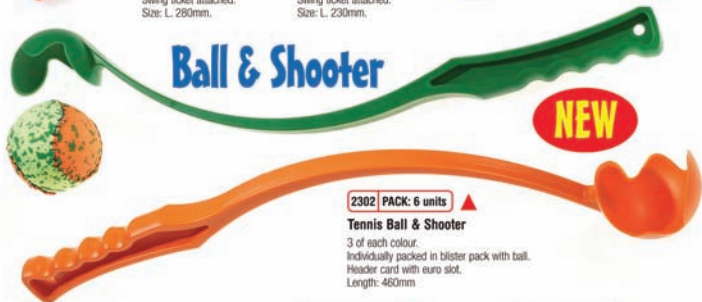

NEW

2350 PACK: 6 units ▲

Rubber & Rope Tug Toy
Swing ticket attached.
Size: L. 280mm.

NEW

2347 PACK: 6 units ▶

Rubber & Rope Tug
Swing ticket attached.
Size: L. 230mm.

Ball & Shooter

NEW