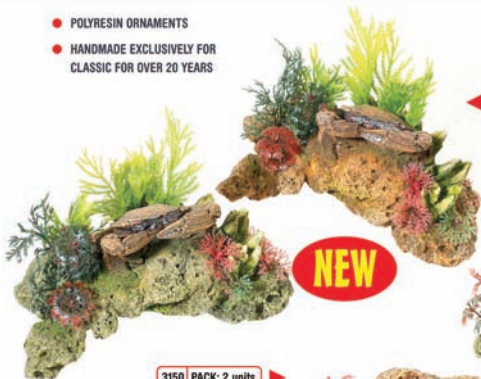

Sea Shell on Rocks with Plants

Size: L 75mm x W 50mm x H 55mm

3148 PACK: 4 units ▶

Sea Shell on Rocks with Plants

Size: L 110mm x W 95mm x H 70mm

NEW

NEW

- POLYRESIN ORNAMENTS
- HANDMADE EXCLUSIVELY FOR CLASSIC FOR OVER 20 YEARS